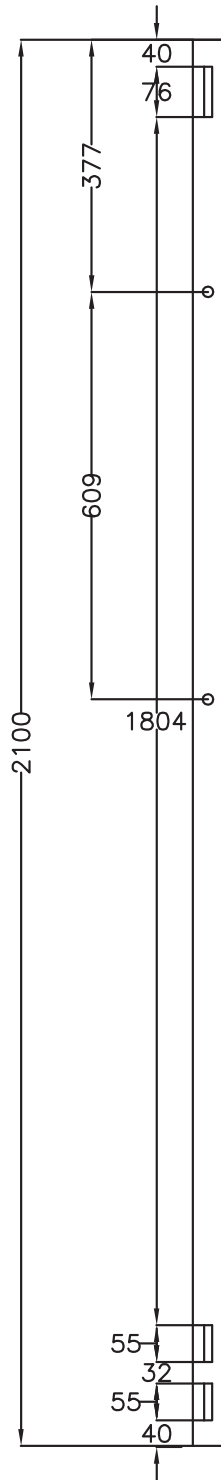

115	183	60	183	60	183	115
-----	-----	----	-----	----	-----	-----

OXFORD RENAISSANCE SRS  
90 X 210

180	905	60	549	60	232	115
-----	-----	----	-----	----	-----	-----

STANDARD SIZES:  
900 X 2100mm  
800 X 2100mm  
700 X 2100mm  
CUSTOM SIZES ALSO AVAILABLE

OXFORD RENAISSANCE SRS  
90 X 210

WOOD SPECIE AVAILABLE:  
ALDER, DOUGLAS FIR, SOUTH AMERICAN BEECH, MAHOGANY  
OTHER SPECIE ALSO AVAILABLE UPON REQUEST.

ALL WOOD KILN DRIED TO 10-12% M.C.,  
6% M.C. ALSO AVAILABLE UPON REQUEST