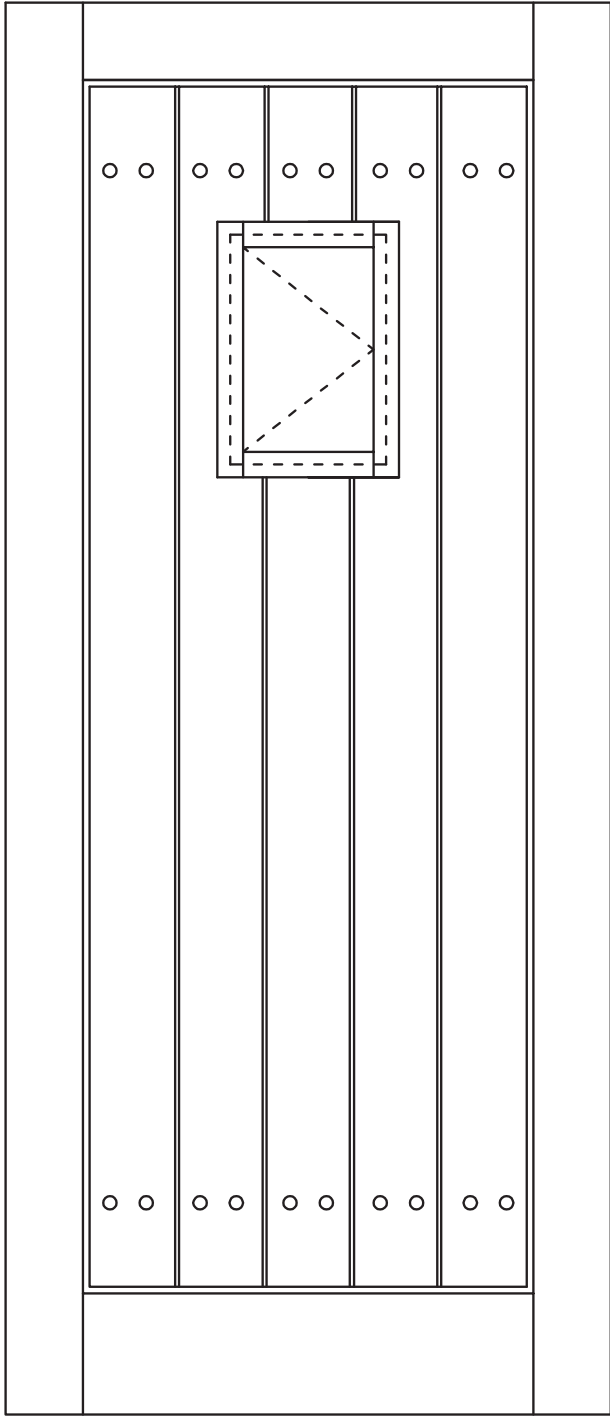

115 670 115

115  
1740  
180

STANDARD SIZES:  
 900 X 2100mm  
 800 X 2100mm  
 700 X 2100mm  
 CUSTOM SIZES ALSO AVAILABLE

# LANCELOT

WOOD SPECIE AVAILABLE:  
 ALDER, DOUGLAS FIR, SOUTH AMERICAN BEECH, MAHOGANY  
 OTHER SPECIE ALSO AVAILABLE UPON REQUEST.

ALL WOOD KILN DRIED TO 10-12% M.C.,  
 6% M.C. ALSO AVAILABLE UPON REQUEST

# MEDIEVAL DOORS