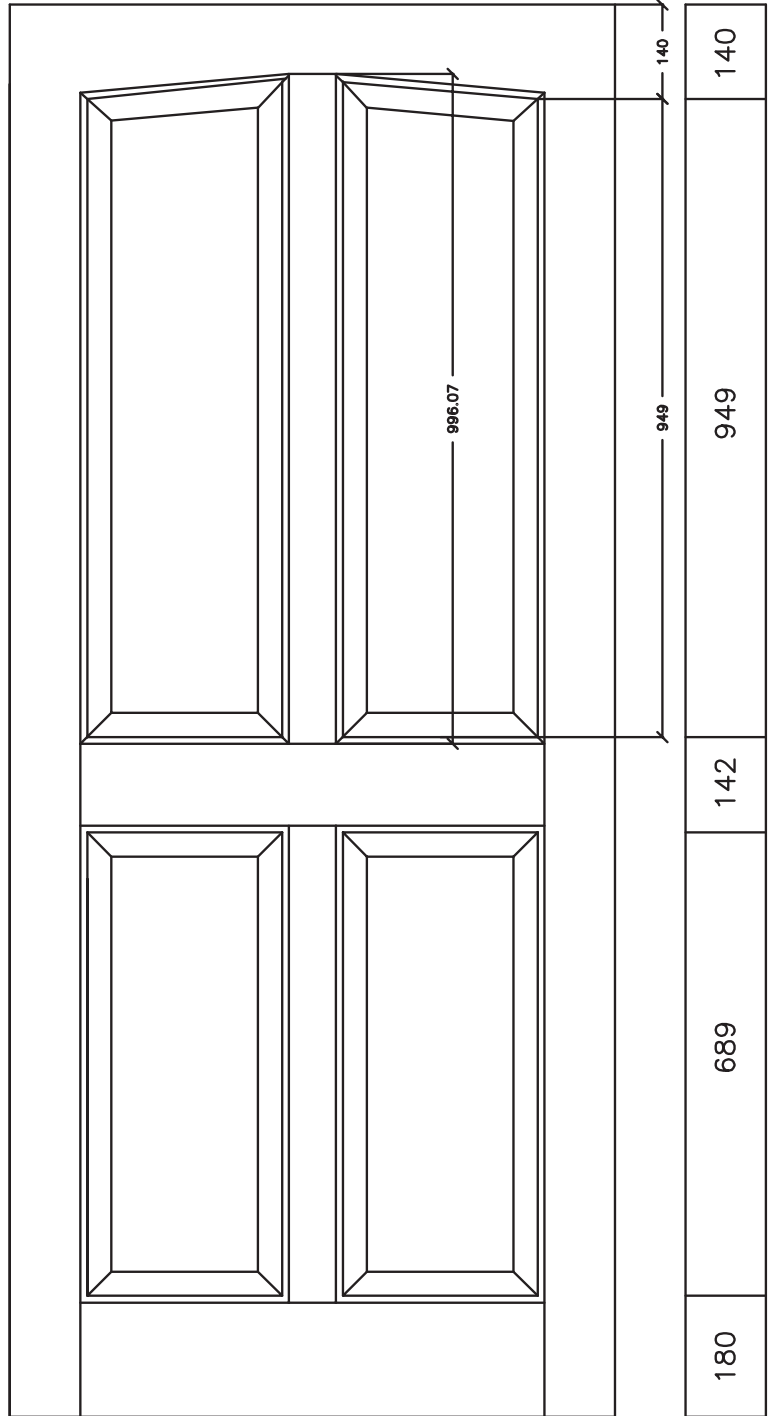

**RICHMOND (LOCAL)**  
900 X 2100

**MATERIAL:**  
2- 8\4 X 6 X 84"  
**FINISH SIZE**  
44 X 117 X 2110

**NOTED BY:** W. BELTRAN

**CHECK BY:** J. ENIGRES

**RICHMOND (LOCAL)**

44 X 900 X 2100

115	290	90	290	115
-----	-----	----	-----	-----

180	689	142	949	140
-----	-----	-----	-----	-----

STANDARD SIZES:  
900 X 2100mm  
800 X 2100mm  
700 X 2100mm  
CUSTOM SIZES ALSO AVAILABLE

WOOD SPECIE AVAILABLE:  
ALDER, DOUGLAS FIR, SOUTH AMERICAN BEECH, MAHOGANY  
OTHER SPECIE ALSO AVAILABLE UPON REQUEST.