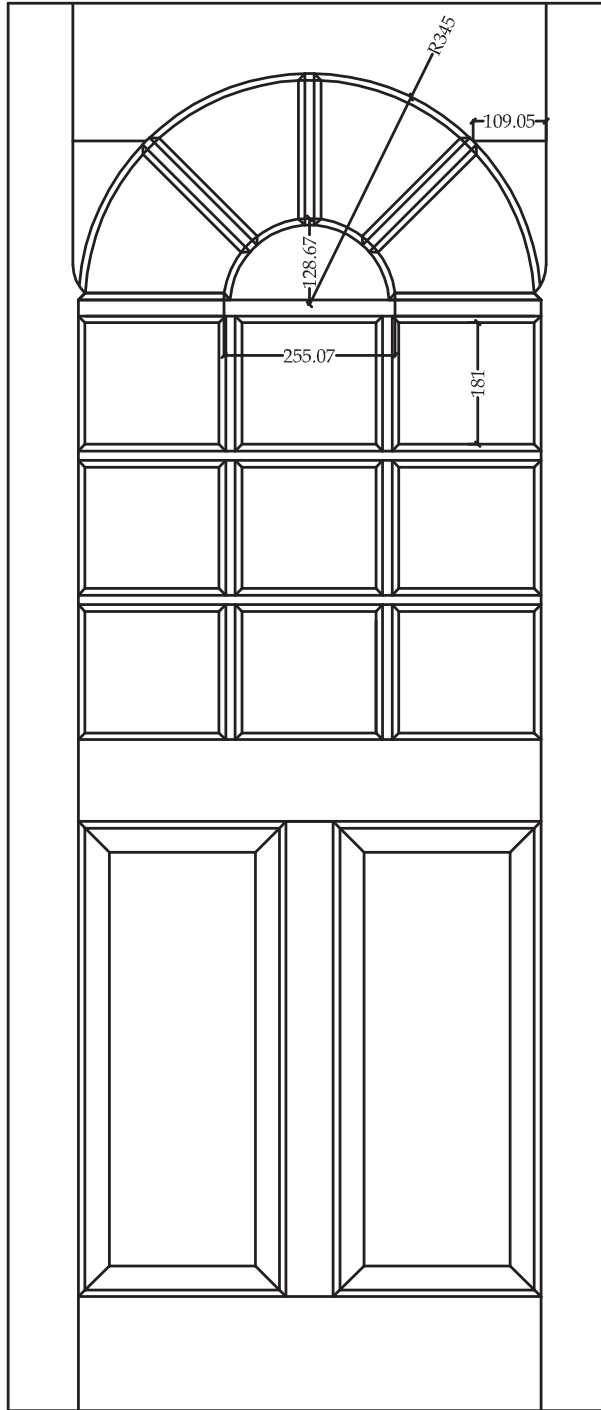

KENTUCKY (LOCAL) 90 X 210
 LEFT AND RIGHT STILE
 2-PCS 8/4 X 6" x 7"
 FINISHED SIZE 2- PCS 44 X 115 X 2100

CHECK BY: J. ENARES
 NOTED BY: W. BELTRAN
 PREPARED BY: J. SALONGA

115	200.6	34	200.6	34	200.6	115
-----	-------	----	-------	----	-------	-----

180	689	142	181.33	34	181.33	34	181.33	44	433.69
-----	-----	-----	--------	----	--------	----	--------	----	--------

115	290	90	290	115
-----	-----	----	-----	-----

KENTUCKY (LOCAL HERITAGE S.)
 90 X 2100

STANDARD SIZES:
 900 X 2100mm
 800 X 2100mm
 700 X 2100mm
 CUSTOM SIZES ALSO AVAILABLE

WOOD SPECIE AVAILABLE:
 ALDER, DOUGLAS FIR, SOUTH AMERICAN BEECH, MAHOGANY
 OTHER SPECIE ALSO AVAILABLE UPON REQUEST.