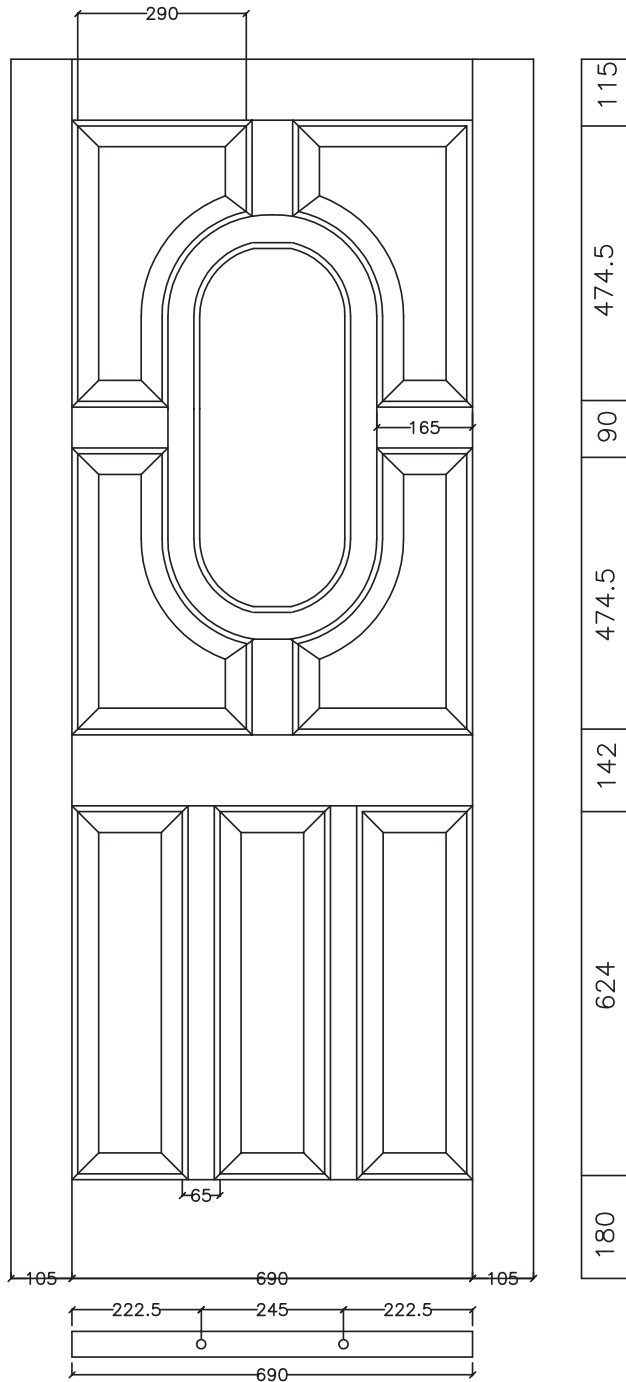

115	290	90	290	115
-----	-----	----	-----	-----

115	145	65	250	65	145	115
-----	-----	----	-----	----	-----	-----

CHECK BY : J. ENARES
 NOTED BY: W. BELTRAN
 PREPARED BY: JS

STANDARD SIZES:
 900 X 2100mm
 800 X 2100mm
 700 X 2100mm
 CUSTOM SIZES ALSO AVAILABLE

ACACIA (LOCAL 900 X 2100)

115	180	65	180	65	180	115
-----	-----	----	-----	----	-----	-----

WOOD SPECIE AVAILABLE:
 ALDER, DOUGLAS FIR, SOUTH AMERICAN BEECH, MAHOGANY
 OTHER SPECIE ALSO AVAILABLE UPON REQUEST.